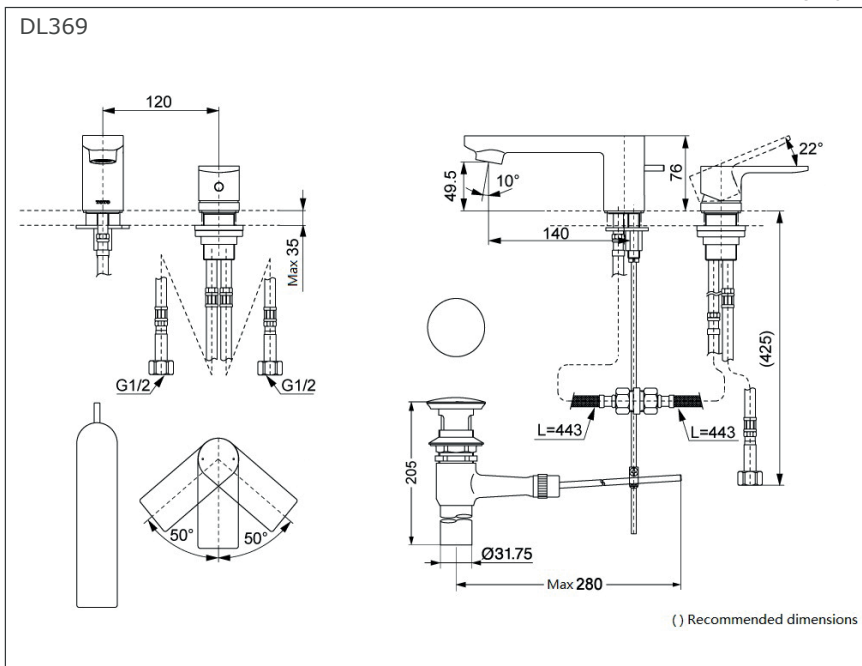

## Specifications

Finish : Chrome

Water Pressure : 0.05MPa~0.75MPa

Material : Brass

## Parts Description

- **DL369**  
Lavatory Faucet  
W/ Pop-up Waste

Please consult a TOTO representative for details

**Flow Rate**